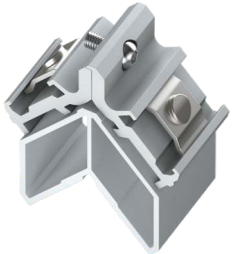

## 50MM DOOR HARDWARE APPLICATION

**QV217**  
14X36MM ADJUSTABLE CORNER CLEAT

MATERIAL : ALUMINIUM

FINISH : MILL

**QV224**  
14X36MM ADJUSTABLE CORNER CLEAT (PREMIUM)

MATERIAL : ALUMINIUM

FINISH : MILL

**QV218**  
50MM DOOR SHUTTER ADJUSTABLE CORNER CLEAT

MATERIAL : ALUMINIUM

FINISH : MILL

**QV219**  
50MM DOOR FRAME ADJUSTABLE CORNER CLEAT

MATERIAL : ALUMINIUM

FINISH : MILL

**QV222**  
14X36MM ADJUSTABLE CORNER CLEAT

MATERIAL : CASTING

FINISH : MILL

**QV223**  
27X35MM ADJUSTABLE CORNER CLEAT

MATERIAL : CASTING

FINISH : MILL

MATERIAL : ALUMINIUM

**QV405**  
70MM CYLINDER  
BOTH SIDE KEY

MATERIAL : BRASS

**QV406**  
70MM CYLINDER ONE SIDE KNOB-  
ONE SIDE KEY (INWARD)

MATERIAL : BRASS

**QV407**  
70MM CYLINDER ONE SIDE KNOB-  
ONE SIDE KEY (OUTWARD)