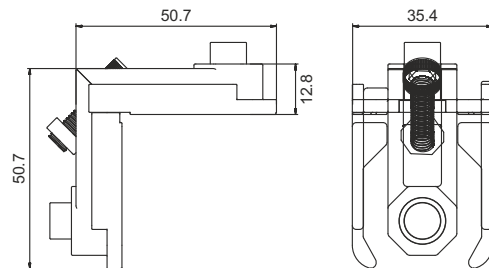

## 50MM DOOR HARDWARE APPLICATION

**QV217**  
14X36MM ADJUSTABLE CORNER CLEAT

MATERIAL : ALUMINIUM

FINISH : MILL

**QV224**  
14X36MM ADJUSTABLE CORNER CLEAT (PREMIUM)

MATERIAL : ALUMINIUM

FINISH : MILL

**QV218**  
50MM DOOR SHUTTER ADJUSTABLE CORNER CLEAT

MATERIAL : ALUMINIUM

FINISH : MILL

**QV219**  
50MM DOOR FRAME ADJUSTABLE CORNER CLEAT

MATERIAL : ALUMINIUM

FINISH : MILL

**QV222**  
14X36MM ADJUSTABLE CORNER CLEAT

MATERIAL : CASTING

FINISH : MILL

**QV223**  
27X35MM ADJUSTABLE CORNER CLEAT

MATERIAL : CASTING

FINISH : MILL