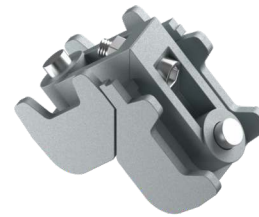

## 50MM DOOR HARDWARE APPLICATION

**QV217**  
14X36MM ADJUSTABLE CORNER CLEAT

MATERIAL : ALUMINIUM

FINISH : MILL

**QV224**  
14X36MM ADJUSTABLE CORNER CLEAT (PREMIUM)

MATERIAL : ALUMINIUM

FINISH : MILL

**QV218**  
50MM DOOR SHUTTER ADJUSTABLE CORNER CLEAT

MATERIAL : ALUMINIUM

FINISH : MILL

**QV219**  
50MM DOOR FRAME ADJUSTABLE CORNER CLEAT

MATERIAL : ALUMINIUM

FINISH : MILL

**QV222**  
14X36MM ADJUSTABLE CORNER CLEAT

MATERIAL : CASTING

FINISH : MILL

**QV223**  
27X35MM ADJUSTABLE CORNER CLEAT

MATERIAL : CASTING

FINISH : MILL

MATERIAL : ALUMINIUM

**QV405**  
70MM CYLINDER  
BOTH SIDE KEY

MATERIAL : BRASS

**QV406**  
70MM CYLINDER ONE SIDE KNOB-  
ONE SIDE KEY (INWARD)

MATERIAL : BRASS

**QV407**  
70MM CYLINDER ONE SIDE KNOB-  
ONE SIDE KEY (OUTWARD)