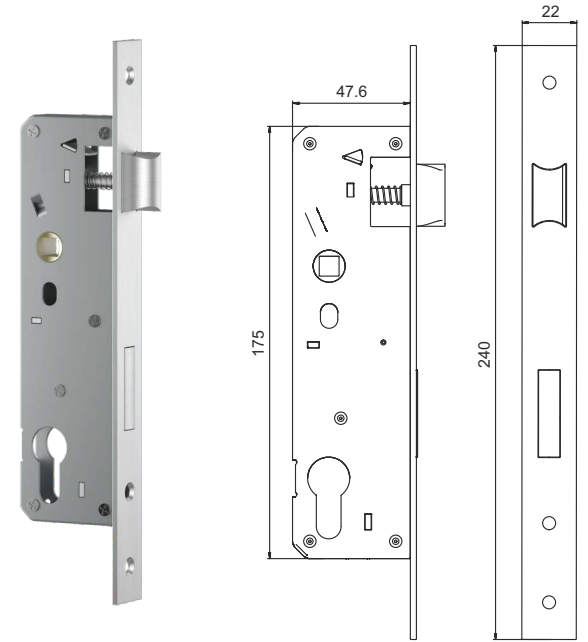

QV306
35MM B/S CASEMENT
DOOR LOCK BODY

MATERIAL : STEEL

QV502
14MM NYLON CHEVERON

MATERIAL : NYLON