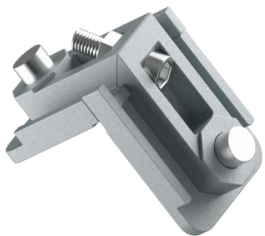

## 50MM DOOR HARDWARE APPLICATION

**QV217**  
14X36MM ADJUSTABLE CORNER CLEAT

MATERIAL : ALUMINIUM

FINISH : MILL

**QV224**  
14X36MM ADJUSTABLE CORNER CLEAT (PREMIUM)

MATERIAL : ALUMINIUM

FINISH : MILL

**QV218**  
50MM DOOR SHUTTER ADJUSTABLE CORNER CLEAT

MATERIAL : ALUMINIUM

FINISH : MILL

**QV219**  
50MM DOOR FRAME ADJUSTABLE CORNER CLEAT

MATERIAL : ALUMINIUM

FINISH : MILL

**QV222**  
14X36MM ADJUSTABLE CORNER CLEAT

MATERIAL : CASTING

FINISH : MILL

**QV223**  
27X35MM ADJUSTABLE CORNER CLEAT

MATERIAL : CASTING

FINISH : MILL

MATERIAL : ALUMINIUM

**QV405**  
70MM CYLINDER  
BOTH SIDE KEY

MATERIAL : BRASS

**QV406**  
70MM CYLINDER ONE SIDE KNOB-  
ONE SIDE KEY (INWARD)

MATERIAL : BRASS

**QV407**  
70MM CYLINDER ONE SIDE KNOB-  
ONE SIDE KEY (OUTWARD)