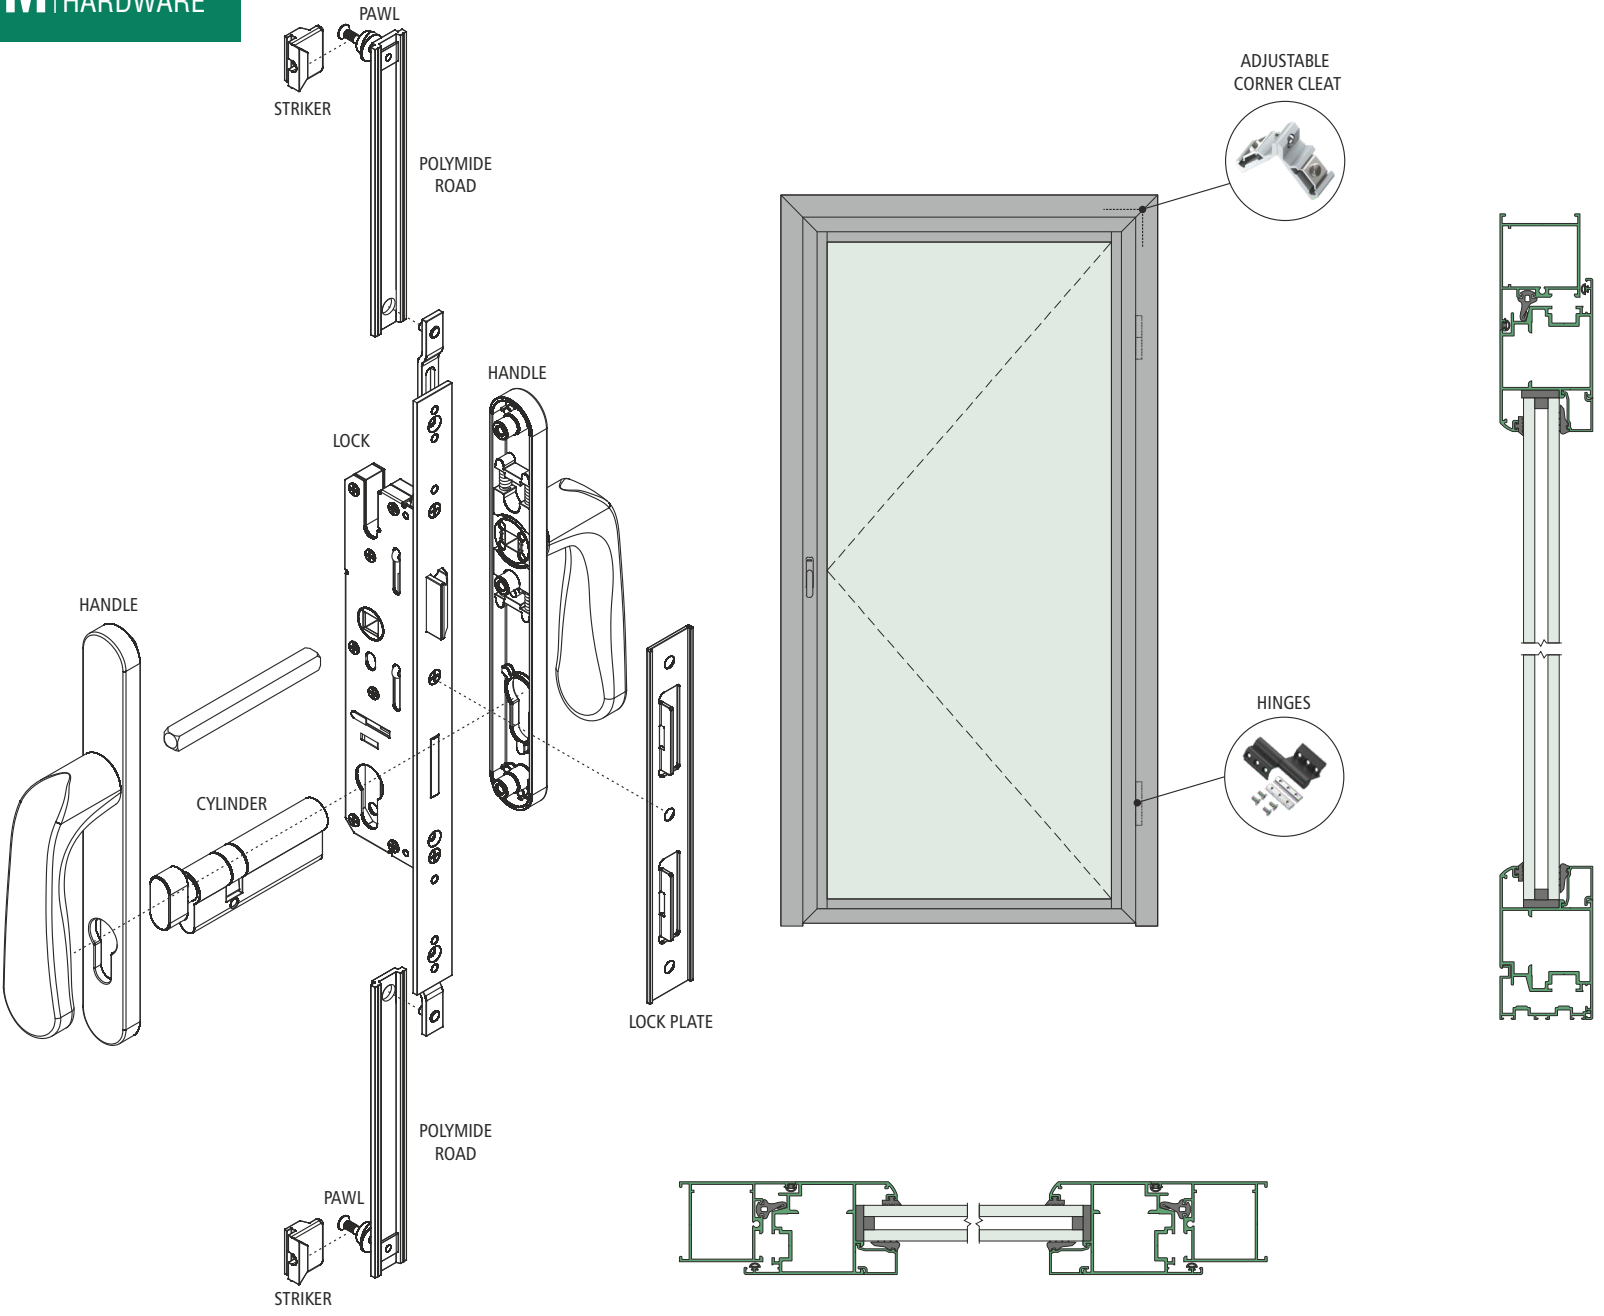

# 50MM DOOR HARDWARE

## 50MM DOOR HARDWARE APPLICATION

**QV217**  
14X36MM ADJUSTABLE CORNER CLEAT

MATERIAL : ALUMINIUM

FINISH : MILL

**QV224**  
14X36MM ADJUSTABLE CORNER CLEAT (PREMIUM)

MATERIAL : ALUMINIUM

FINISH : MILL

**QV218**  
50MM DOOR SHUTTER ADJUSTABLE CORNER CLEAT

MATERIAL : ALUMINIUM

FINISH : MILL

**QV219**  
50MM DOOR FRAME ADJUSTABLE CORNER CLEAT

MATERIAL : ALUMINIUM

FINISH : MILL

**QV222**  
14X36MM ADJUSTABLE CORNER CLEAT

MATERIAL : CASTING

FINISH : MILL

**QV223**  
27X35MM ADJUSTABLE CORNER CLEAT

MATERIAL : CASTING

FINISH : MILL