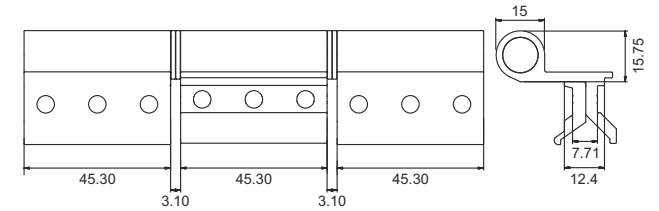

QV453 BLACK /**QV454** WHITE
50MM CASEMENT BUTT HINGE 3-WINGS