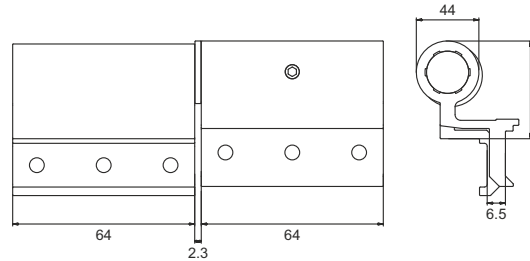

# 50MM DOOR HARDWARE

**QV451** BLACK /**QV452** WHITE  
50MM CASEMENT BUTT HINGE 2-WINGS

MATERIAL : ALUMINIUM

**QV453** BLACK /**QV454** WHITE  
50MM CASEMENT BUTT HINGE 3-WINGS

MATERIAL : ALUMINIUM

**QV455** BLACK /**QV456** WHITE  
50MM DOOR HINGE WITHOUT SECURITY KIT