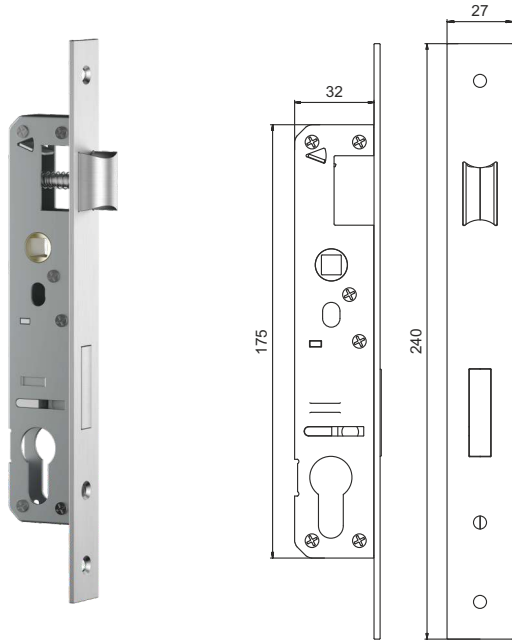

MATERIAL : ALUMINIUM

FINISH : MILL

**QV219**  
50MM DOOR FRAME ADJUSTABLE CORNER CLEAT

MATERIAL : ALUMINIUM

FINISH : MILL

**QV222**  
14X36MM ADJUSTABLE CORNER CLEAT

MATERIAL : CASTING

FINISH : MILL

MATERIAL : ALUMINIUM

**QV405**  
70MM CYLINDER  
BOTH SIDE KEY

MATERIAL : BRASS

**QV406**  
70MM CYLINDER ONE SIDE KNOB-  
ONE SIDE KEY (INWARD)

MATERIAL : BRASS

**QV407**  
70MM CYLINDER ONE SIDE KNOB-  
ONE SIDE KEY (OUTWARD)

MATERIAL : STEEL

**QV522**  
DRAIN CAPSULE SLOT COVER

MATERIAL : NYLON

**QV539 ZINC / QV572 BLACK**  
50MM OPENABLE STRIKER

MATERIAL : CASTING

**QV552**  
ROD CONNECTING DEVICE  
(STANDARD)

MATERIAL : CASTING

**QV553**  
ROD CONNECTING DEVICE  
(PREMIUM)

MATERIAL : CASTING

**QV554**  
SS - 304 GRADE FORK CONNECTOR PIN

MATERIAL : SS

FINISH : MILL

**QV304**  
25MM B/S CASEMENT  
DOOR LOCK BODY

MATERIAL : STEEL

**QV305**  
30MM B/S CASEMENT  
DOOR LOCK BODY