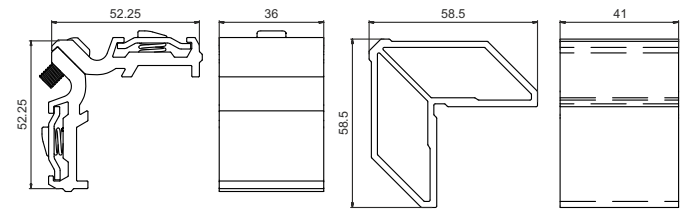

## 50MM DOOR HARDWARE APPLICATION

**QV217**  
14X36MM ADJUSTABLE CORNER CLEAT

MATERIAL : ALUMINIUM

FINISH : MILL

**QV224**  
14X36MM ADJUSTABLE CORNER CLEAT (PREMIUM)

MATERIAL : ALUMINIUM

FINISH : MILL

**QV218**  
50MM DOOR SHUTTER ADJUSTABLE CORNER CLEAT

MATERIAL : ALUMINIUM

FINISH : MILL

**QV219**  
50MM DOOR FRAME ADJUSTABLE CORNER CLEAT

MATERIAL : ALUMINIUM

FINISH : MILL

**QV222**  
14X36MM ADJUSTABLE CORNER CLEAT

MATERIAL : CASTING

FINISH : MILL

**QV223**  
27X35MM ADJUSTABLE CORNER CLEAT

MATERIAL : CASTING

FINISH : MILL