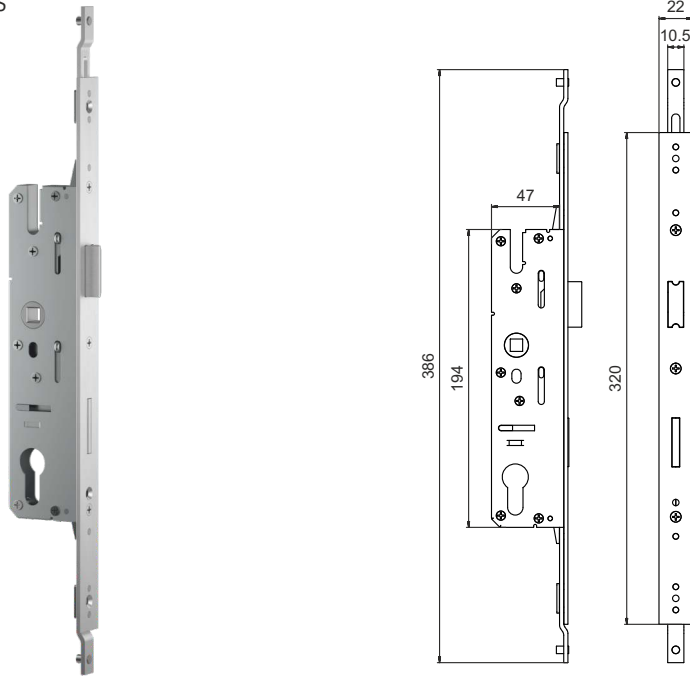

QV301
50MM EURO CASEMENT DOOR MULTILOCKING
LOCK 35MM B/S

MATERIAL : STEEL