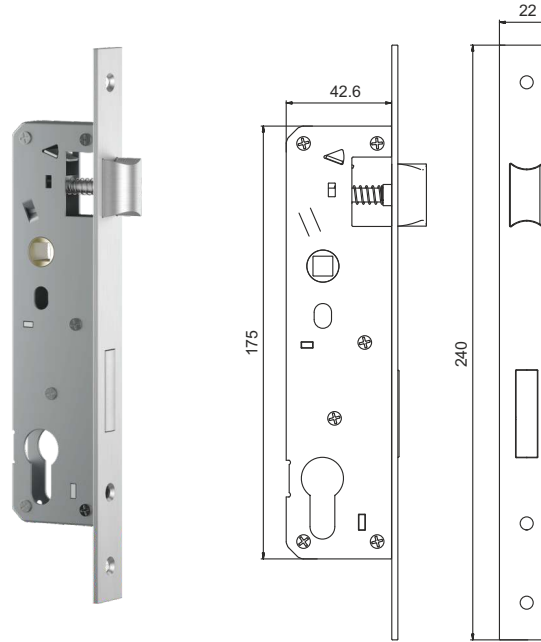

MATERIAL : ALUMINIUM

FINISH : MILL

**QV219**  
50MM DOOR FRAME ADJUSTABLE CORNER CLEAT

MATERIAL : ALUMINIUM

FINISH : MILL

**QV222**  
14X36MM ADJUSTABLE CORNER CLEAT

MATERIAL : CASTING

FINISH : MILL

MATERIAL : STEEL

**QV522**  
DRAIN CAPSULE SLOT COVER

MATERIAL : NYLON

**QV539 ZINC / QV572 BLACK**  
50MM OPENABLE STRIKER

MATERIAL : CASTING

**QV552**  
ROD CONNECTING DEVICE  
(STANDARD)

MATERIAL : CASTING

**QV553**  
ROD CONNECTING DEVICE  
(PREMIUM)

MATERIAL : CASTING

**QV554**  
SS - 304 GRADE FORK CONNECTOR PIN

MATERIAL : SS

FINISH : MILL

**QV304**  
25MM B/S CASEMENT  
DOOR LOCK BODY

MATERIAL : STEEL

**QV305**  
30MM B/S CASEMENT  
DOOR LOCK BODY

MATERIAL : STEEL

**QV306**  
35MM B/S CASEMENT  
DOOR LOCK BODY

MATERIAL : STEEL

**QV502**  
14MM NYLON CHEVERON

MATERIAL : NYLON

**QV352**  
26X187 PA CENTRE STRICKER

MATERIAL : SS

**QV518 BLACK / QV524 WHITE**  
11.5MM HOLE CAP