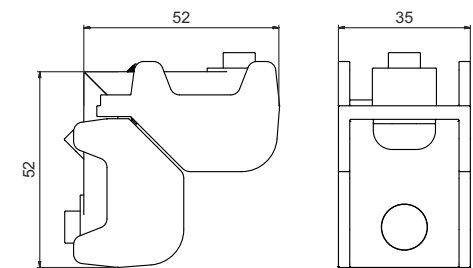

## 50MM DOOR HARDWARE APPLICATION

**QV217**  
14X36MM ADJUSTABLE CORNER CLEAT

MATERIAL : ALUMINIUM

FINISH : MILL

**QV224**  
14X36MM ADJUSTABLE CORNER CLEAT (PREMIUM)

MATERIAL : ALUMINIUM

FINISH : MILL

**QV218**  
50MM DOOR SHUTTER ADJUSTABLE CORNER CLEAT

MATERIAL : ALUMINIUM

FINISH : MILL

**QV219**  
50MM DOOR FRAME ADJUSTABLE CORNER CLEAT

MATERIAL : ALUMINIUM

FINISH : MILL

**QV222**  
14X36MM ADJUSTABLE CORNER CLEAT

MATERIAL : CASTING

FINISH : MILL

**QV223**  
27X35MM ADJUSTABLE CORNER CLEAT

MATERIAL : CASTING

FINISH : MILL