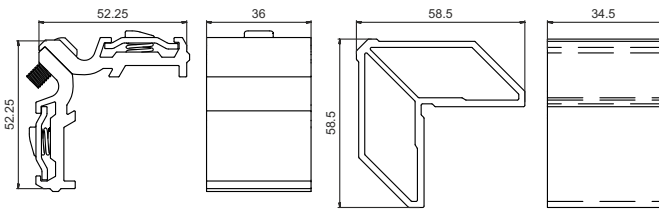

## 50MM DOOR HARDWARE APPLICATION

**QV217**  
14X36MM ADJUSTABLE CORNER CLEAT

MATERIAL : ALUMINIUM

FINISH : MILL

**QV224**  
14X36MM ADJUSTABLE CORNER CLEAT (PREMIUM)

MATERIAL : ALUMINIUM

FINISH : MILL

**QV218**  
50MM DOOR SHUTTER ADJUSTABLE CORNER CLEAT

MATERIAL : ALUMINIUM

FINISH : MILL

**QV219**  
50MM DOOR FRAME ADJUSTABLE CORNER CLEAT

MATERIAL : ALUMINIUM

FINISH : MILL

**QV222**  
14X36MM ADJUSTABLE CORNER CLEAT

MATERIAL : CASTING

FINISH : MILL