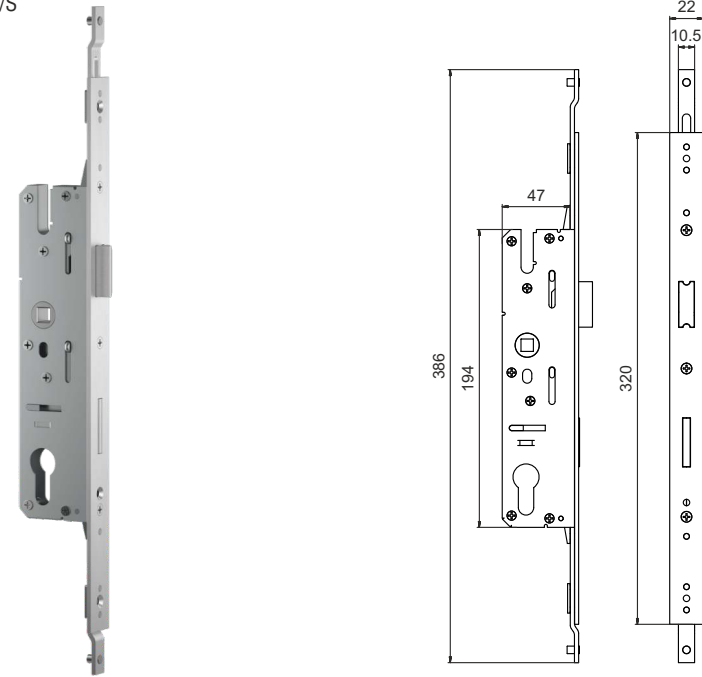

QV302
50MM EURO CASEMENT DOOR MULTILOCKING
LOCK 30MM B/S

MATERIAL : STEEL

MATERIAL : NYLON

MATERIAL : CASTING

MATERIAL : CASTING

MATERIAL : CASTING

MATERIAL : SS

FINISH : MILL