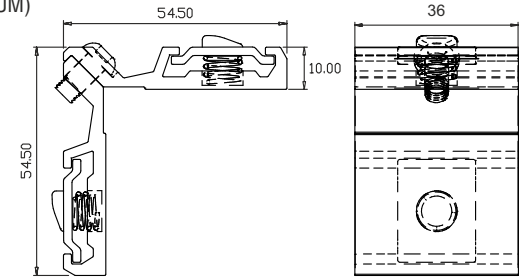

## 50MM DOOR HARDWARE APPLICATION

**QV217**  
14X36MM ADJUSTABLE CORNER CLEAT

MATERIAL : ALUMINIUM

FINISH : MILL

**QV224**  
14X36MM ADJUSTABLE CORNER CLEAT (PREMIUM)

MATERIAL : ALUMINIUM

FINISH : MILL

**QV218**  
50MM DOOR SHUTTER ADJUSTABLE CORNER CLEAT

MATERIAL : ALUMINIUM

FINISH : MILL

**QV219**  
50MM DOOR FRAME ADJUSTABLE CORNER CLEAT

MATERIAL : ALUMINIUM

FINISH : MILL

**QV222**  
14X36MM ADJUSTABLE CORNER CLEAT

MATERIAL : CASTING

FINISH : MILL

**QV223**  
27X35MM ADJUSTABLE CORNER CLEAT

MATERIAL : CASTING

FINISH : MILL

MATERIAL : BRASS

**QV408**  
80MM CYLINDER  
BOTH SIDE KEY

MATERIAL : BRASS

**QV409**  
80MM CYLINDER ONE SIDE KNOB-  
ONE SIDE KEY (INWARD)

MATERIAL : BRASS

**QV410**  
80MM CYLINDER ONE SIDE KNOB-  
ONE SIDE KEY (OUTWARD)