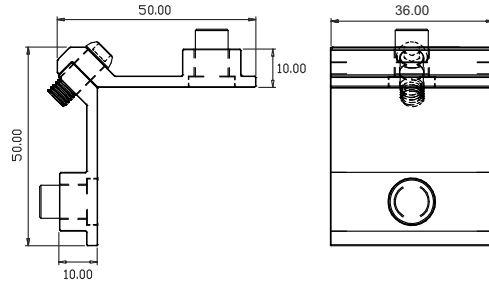

# 50MM DOOR HARDWARE

## 50MM DOOR HARDWARE APPLICATION

**QV217**  
14X36MM ADJUSTABLE CORNER CLEAT

MATERIAL : ALUMINIUM

FINISH : MILL

**QV224**  
14X36MM ADJUSTABLE CORNER CLEAT (PREMIUM)

MATERIAL : ALUMINIUM

FINISH : MILL

**QV218**  
50MM DOOR SHUTTER ADJUSTABLE CORNER CLEAT

MATERIAL : ALUMINIUM

FINISH : MILL

**QV219**  
50MM DOOR FRAME ADJUSTABLE CORNER CLEAT

MATERIAL : ALUMINIUM

FINISH : MILL

**QV222**  
14X36MM ADJUSTABLE CORNER CLEAT

MATERIAL : CASTING

FINISH : MILL

**QV223**  
27X35MM ADJUSTABLE CORNER CLEAT

MATERIAL : CASTING

FINISH : MILL