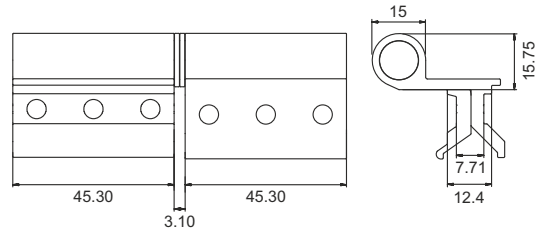

50MM DOOR HARDWARE

QV451 BLACK /**QV452** WHITE
50MM CASEMENT BUTT HINGE 2-WINGS