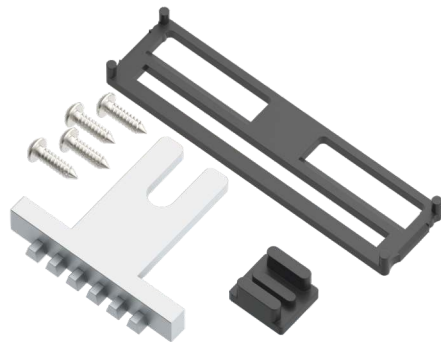

HANDLE MULTI POINT LOCKING

QV052 40MM FORK KIT FOR ULTRA CREMONE HANDLE