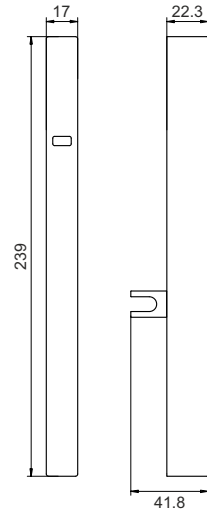

# HANDLE SINGLE POINT LOCKING

**QV011**  
200MM QVISTA ECO SINGLE POINT  
LOCKING HANDLE LEFT

MATERIAL : ALUMINIUM

**QV012**  
200MM QVISTA ECO SINGLEPOINT  
LOCKING HANDLE RIGHT

MATERIAL : ALUMINIUM

**QV002**  
QVISTA MAX AUTO SINGL EPOINT  
CONCEALED LOCK 195MM

**QV007**  
QVISTA METRO MAX HANDLE MULTIPOINT LOCKING  
SYSTEM UP & DOWN MECHANISM 198 MM

MATERIAL : ALUMINIUM

# HANDLE MULTI POINT LOCKING

**QV008**  
QVISTA METRO MAX PRO HANDLE MULTIPOINT  
LOCKING SYSTEM UP & DOWN MECHANISM 239 MM

MATERIAL : ALUMINIUM

**QV009**  
QVISTA SANTINO HANDLE MULTIPOINT LOCKING  
UP & DOWN BUTTON 217 MM