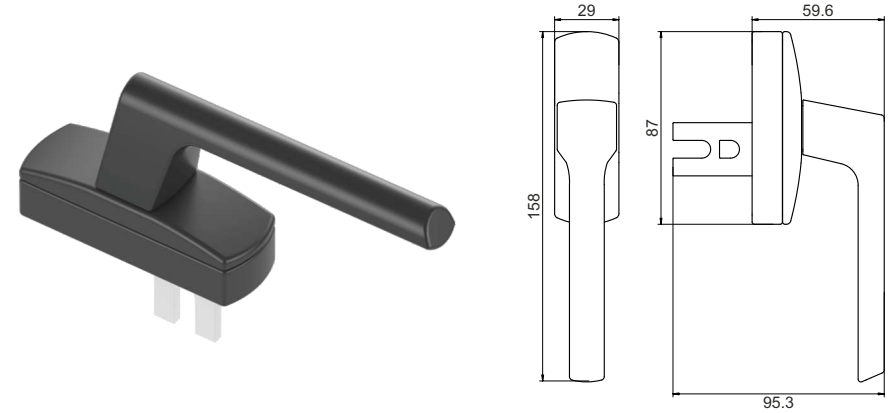

# HANDLE SINGLE POINT LOCKING

**QV011**  
200MM QVISTA ECO SINGLE POINT  
LOCKING HANDLE LEFT

MATERIAL : ALUMINIUM

**QV012**  
200MM QVISTA ECO SINGLEPOINT  
LOCKING HANDLE RIGHT

MATERIAL : ALUMINIUM

**QV002**  
QVISTA MAX AUTO SINGL EPOINT  
CONCEALED LOCK 195MM

MATERIAL : ALUMINIUM

**QV003**  
QVISTA ULTRA AUTO SINGLE POINT  
CONCEALED LOCK 195MM

MATERIAL : ALUMINIUM

**QV004**  
QVISTA ULTRA MAX AUTO SINGLE POINT  
CONCEALED LOCK 203MM

MATERIAL : ALUMINIUM

# HANDLE MULTI POINT LOCKING

**QV001**  
QVISTA METRO HANDLE 7 INCH  
MULTIPOINT LOCKING

MATERIAL : ALUMINIUM

**QV005**  
QVISTA KREON HANDLE

MATERIAL : ALUMINIUM

**QV006**  
QVISTA ULTRA CREMONE HANDLE

MATERIAL : ALUMINIUM

**QV007**  
QVISTA METRO MAX HANDLE MULTIPOINT LOCKING  
SYSTEM UP & DOWN MECHANISM 198 MM

MATERIAL : ALUMINIUM