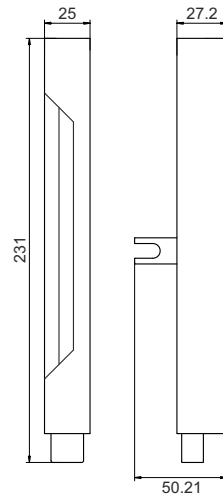

HANDLE MULTI POINT LOCKING

MATERIAL : ALUMINIUM

MATERIAL : ALUMINIUM

MATERIAL : ALUMINIUM

QV015
QVISTA ULTRA CREMONE SHORT
NECK HANDLE - LEFT

MATERIAL : ALUMINIUM