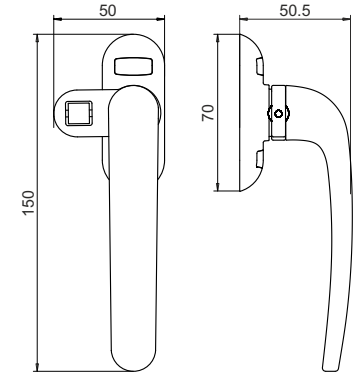

# HANDLE SINGLE POINT LOCKING

**QV011**  
200MM QVISTA ECO SINGLE POINT  
LOCKING HANDLE LEFT

MATERIAL : ALUMINIUM

**QV012**  
200MM QVISTA ECO SINGLEPOINT  
LOCKING HANDLE RIGHT

MATERIAL : ALUMINIUM

**QV002**  
QVISTA MAX AUTO SINGL EPOINT  
CONCEALED LOCK 195MM

MATERIAL : ALUMINIUM

**QV003**  
QVISTA ULTRA AUTO SINGLE POINT  
CONCEALED LOCK 195MM

MATERIAL : ALUMINIUM

**QV004**  
QVISTA ULTRA MAX AUTO SINGLE POINT  
CONCEALED LOCK 203MM

MATERIAL : ALUMINIUM

**QV007**  
QVISTA METRO MAX HANDLE MULTIPOINT LOCKING  
SYSTEM UP & DOWN MECHANISM 198 MM

MATERIAL : ALUMINIUM

# HANDLE MULTI POINT LOCKING

**QV008**  
QVISTA METRO MAX PRO HANDLE MULTIPOINT  
LOCKING SYSTEM UP & DOWN MECHANISM 239 MM

MATERIAL : ALUMINIUM

**QV009**  
QVISTA SANTINO HANDLE MULTIPOINT LOCKING  
UP & DOWN BUTTON 217 MM