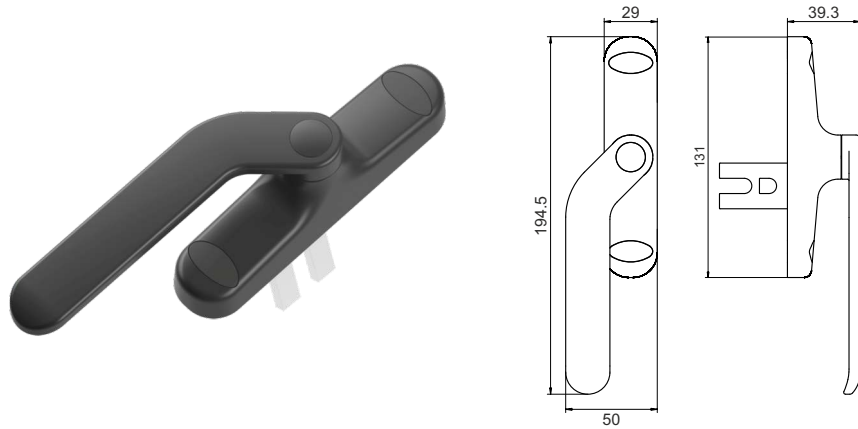

# HANDLE SINGLE POINT LOCKING

**QV011**  
200MM QVISTA ECO SINGLE POINT  
LOCKING HANDLE LEFT

MATERIAL : ALUMINIUM

**QV012**  
200MM QVISTA ECO SINGLEPOINT  
LOCKING HANDLE RIGHT

MATERIAL : ALUMINIUM

**QV002**  
QVISTA MAX AUTO SINGL EPOINT  
CONCEALED LOCK 195MM

# HANDLE MULTI POINT LOCKING

**QV008**  
QVISTA METRO MAX PRO HANDLE MULTIPOINT  
LOCKING SYSTEM UP & DOWN MECHANISM 239 MM

MATERIAL : ALUMINIUM

**QV009**  
QVISTA SANTINO HANDLE MULTIPOINT LOCKING  
UP & DOWN BUTTON 217 MM

MATERIAL : ALUMINIUM

**QV010**  
QVISTA SANTINO PRO HANDLE MULTIPOINT LOCKING  
PUSH UP & DOWN BUTTON 217 MM

MATERIAL : ALUMINIUM

**QV015**  
QVISTA ULTRA CREMONE SHORT  
NECK HANDLE - LEFT

MATERIAL : ALUMINIUM

# HANDLE MULTI POINT LOCKING

**QV016**  
QVISTA ULTRA CREMONE SHORT  
NECK HANDLE - RIGHT

MATERIAL : ALUMINIUM

**QV017**  
QVISTA LAVISH CASEMENT  
DOOR HANDLE

MATERIAL : ALUMINIUM

**QV018**  
QVISTA LUXE CASEMENT  
DOOR HANDLE