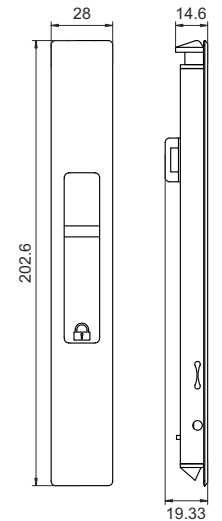

# HANDLE SINGLE POINT LOCKING

**QV011**  
200MM QVISTA ECO SINGLE POINT  
LOCKING HANDLE LEFT

MATERIAL : ALUMINIUM

**QV012**  
200MM QVISTA ECO SINGLEPOINT  
LOCKING HANDLE RIGHT

MATERIAL : ALUMINIUM

**QV002**  
QVISTA MAX AUTO SINGL EPOINT  
CONCEALED LOCK 195MM

MATERIAL : ALUMINIUM

**QV003**  
QVISTA ULTRA AUTO SINGLE POINT  
CONCEALED LOCK 195MM

MATERIAL : ALUMINIUM

**QV004**  
QVISTA ULTRA MAX AUTO SINGLE POINT  
CONCEALED LOCK 203MM

MATERIAL : ALUMINIUM

**QV007**  
QVISTA METRO MAX HANDLE MULTIPOINT LOCKING  
SYSTEM UP & DOWN MECHANISM 198 MM

MATERIAL : ALUMINIUM

# HANDLE MULTI POINT LOCKING

**QV008**  
QVISTA METRO MAX PRO HANDLE MULTIPOINT  
LOCKING SYSTEM UP & DOWN MECHANISM 239 MM

MATERIAL : ALUMINIUM

**QV009**  
QVISTA SANTINO HANDLE MULTIPOINT LOCKING  
UP & DOWN BUTTON 217 MM