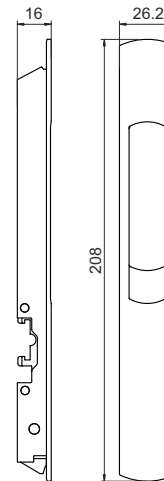

# HANDLE SINGLE POINT LOCKING

**QV011**  
200MM QVISTA ECO SINGLE POINT  
LOCKING HANDLE LEFT

MATERIAL : ALUMINIUM

**QV012**  
200MM QVISTA ECO SINGLEPOINT  
LOCKING HANDLE RIGHT

MATERIAL : ALUMINIUM

**QV002**  
QVISTA MAX AUTO SINGL EPOINT  
CONCEALED LOCK 195MM

MATERIAL : ALUMINIUM

**QV003**  
QVISTA ULTRA AUTO SINGLE POINT  
CONCEALED LOCK 195MM

MATERIAL : ALUMINIUM

**QV004**  
QVISTA ULTRA MAX AUTO SINGLE POINT  
CONCEALED LOCK 203MM

MATERIAL : ALUMINIUM

**QV007**  
QVISTA METRO MAX HANDLE MULTIPOINT LOCKING  
SYSTEM UP & DOWN MECHANISM 198 MM

MATERIAL : ALUMINIUM

# HANDLE MULTI POINT LOCKING

**QV008**  
QVISTA METRO MAX PRO HANDLE MULTIPOINT  
LOCKING SYSTEM UP & DOWN MECHANISM 239 MM

MATERIAL : ALUMINIUM

**QV009**  
QVISTA SANTINO HANDLE MULTIPOINT LOCKING  
UP & DOWN BUTTON 217 MM