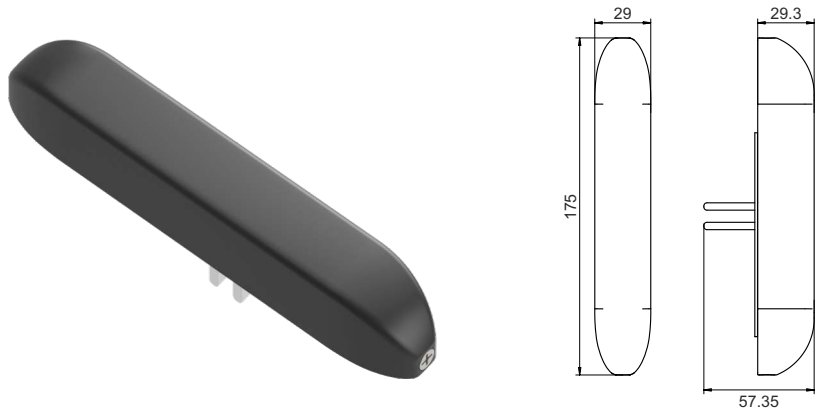

# HANDLE SINGLE POINT LOCKING

**QV011**  
200MM QVISTA ECO SINGLE POINT  
LOCKING HANDLE LEFT

MATERIAL : ALUMINIUM

**QV012**  
200MM QVISTA ECO SINGLEPOINT  
LOCKING HANDLE RIGHT

MATERIAL : ALUMINIUM

**QV002**  
QVISTA MAX AUTO SINGL EPOINT  
CONCEALED LOCK 195MM

MATERIAL : ALUMINIUM

**QV003**  
QVISTA ULTRA AUTO SINGLE POINT  
CONCEALED LOCK 195MM

MATERIAL : ALUMINIUM

**QV004**  
QVISTA ULTRA MAX AUTO SINGLE POINT  
CONCEALED LOCK 203MM

MATERIAL : ALUMINIUM

# HANDLE MULTI POINT LOCKING

**QV001**  
QVISTA METRO HANDLE 7 INCH  
MULTIPOINT LOCKING

MATERIAL : ALUMINIUM

**QV005**  
QVISTA KREON HANDLE

MATERIAL : ALUMINIUM

**QV006**  
QVISTA ULTRA CREMONE HANDLE

MATERIAL : ALUMINIUM

**QV007**  
QVISTA METRO MAX HANDLE MULTIPOINT LOCKING  
SYSTEM UP & DOWN MECHANISM 198 MM

MATERIAL : ALUMINIUM