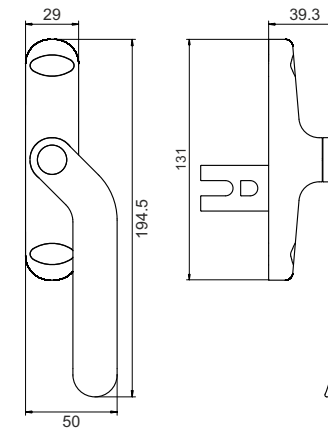

**QV007**  
QVISTA METRO MAX HANDLE MULTIPOINT LOCKING  
SYSTEM UP & DOWN MECHANISM 198 MM

MATERIAL : ALUMINIUM

# HANDLE MULTI POINT LOCKING

**QV008**  
QVISTA METRO MAX PRO HANDLE MULTIPOINT  
LOCKING SYSTEM UP & DOWN MECHANISM 239 MM

MATERIAL : ALUMINIUM

**QV009**  
QVISTA SANTINO HANDLE MULTIPOINT LOCKING  
UP & DOWN BUTTON 217 MM

MATERIAL : ALUMINIUM

**QV010**  
QVISTA SANTINO PRO HANDLE MULTIPOINT LOCKING  
PUSH UP & DOWN BUTTON 217 MM

MATERIAL : ALUMINIUM

**QV015**  
QVISTA ULTRA CREMONE SHORT  
NECK HANDLE - LEFT

MATERIAL : ALUMINIUM