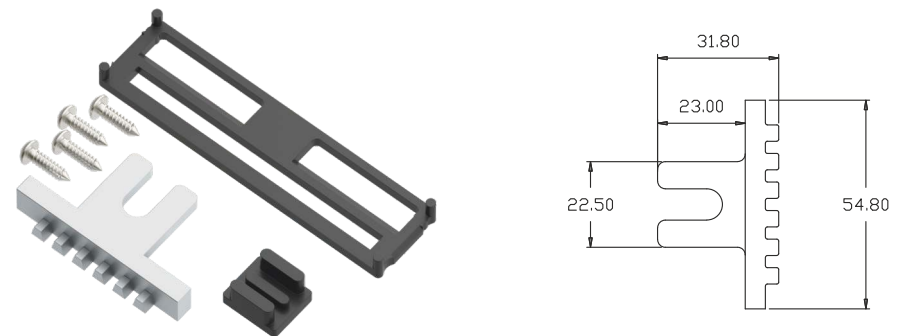

MATERIAL : CASTING

FINISH : MILL