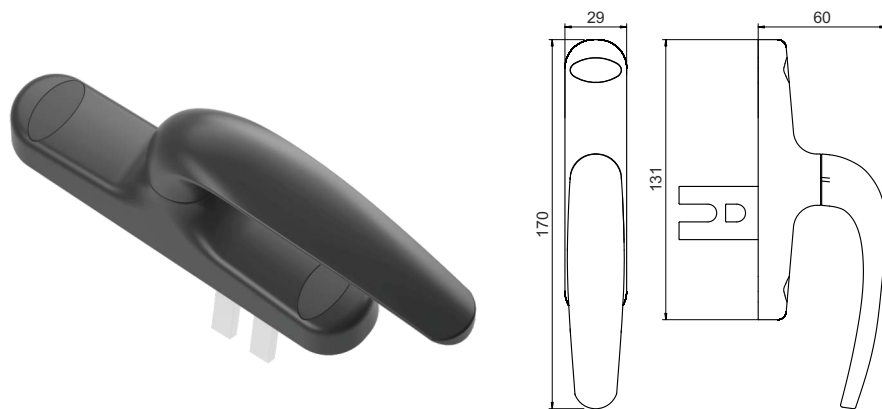

# HANDLE SINGLE POINT LOCKING

**QV011**  
200MM QVISTA ECO SINGLE POINT  
LOCKING HANDLE LEFT

MATERIAL : ALUMINIUM

**QV012**  
200MM QVISTA ECO SINGLEPOINT  
LOCKING HANDLE RIGHT

MATERIAL : ALUMINIUM

**QV002**  
QVISTA MAX AUTO SINGL EPOINT  
CONCEALED LOCK 195MM

MATERIAL : ALUMINIUM

**QV003**  
QVISTA ULTRA AUTO SINGLE POINT  
CONCEALED LOCK 195MM

MATERIAL : ALUMINIUM

**QV004**  
QVISTA ULTRA MAX AUTO SINGLE POINT  
CONCEALED LOCK 203MM

MATERIAL : ALUMINIUM

# HANDLE MULTI POINT LOCKING

**QV001**  
QVISTA METRO HANDLE 7 INCH  
MULTIPOINT LOCKING

MATERIAL : ALUMINIUM

**QV005**  
QVISTA KREON HANDLE

MATERIAL : ALUMINIUM

**QV006**  
QVISTA ULTRA CREMONE HANDLE

MATERIAL : ALUMINIUM

**QV007**  
QVISTA METRO MAX HANDLE MULTIPOINT LOCKING  
SYSTEM UP & DOWN MECHANISM 198 MM

MATERIAL : ALUMINIUM