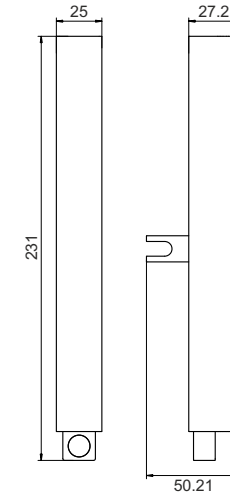

**QV007**  
QVISTA METRO MAX HANDLE MULTIPOINT LOCKING  
SYSTEM UP & DOWN MECHANISM 198 MM

MATERIAL : ALUMINIUM

# HANDLE MULTI POINT LOCKING

**QV008**  
QVISTA METRO MAX PRO HANDLE MULTIPOINT  
LOCKING SYSTEM UP & DOWN MECHANISM 239 MM

MATERIAL : ALUMINIUM

**QV009**  
QVISTA SANTINO HANDLE MULTIPOINT LOCKING  
UP & DOWN BUTTON 217 MM