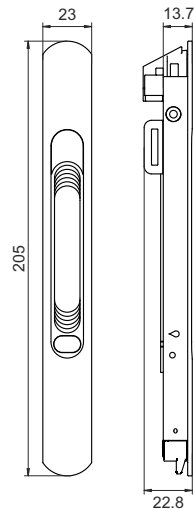

# HANDLE SINGLE POINT LOCKING

**QV011**  
200MM QVISTA ECO SINGLE POINT  
LOCKING HANDLE LEFT

MATERIAL : ALUMINIUM

**QV012**  
200MM QVISTA ECO SINGLEPOINT  
LOCKING HANDLE RIGHT

MATERIAL : ALUMINIUM

**QV002**  
QVISTA MAX AUTO SINGL EPOINT  
CONCEALED LOCK 195MM

MATERIAL : ALUMINIUM

**QV003**  
QVISTA ULTRA AUTO SINGLE POINT  
CONCEALED LOCK 195MM

MATERIAL : ALUMINIUM

**QV004**  
QVISTA ULTRA MAX AUTO SINGLE POINT  
CONCEALED LOCK 203MM

MATERIAL : ALUMINIUM

**QV007**  
QVISTA METRO MAX HANDLE MULTIPOINT LOCKING  
SYSTEM UP & DOWN MECHANISM 198 MM

MATERIAL : ALUMINIUM

# HANDLE MULTI POINT LOCKING

**QV008**  
QVISTA METRO MAX PRO HANDLE MULTIPOINT  
LOCKING SYSTEM UP & DOWN MECHANISM 239 MM

MATERIAL : ALUMINIUM

**QV009**  
QVISTA SANTINO HANDLE MULTIPOINT LOCKING  
UP & DOWN BUTTON 217 MM