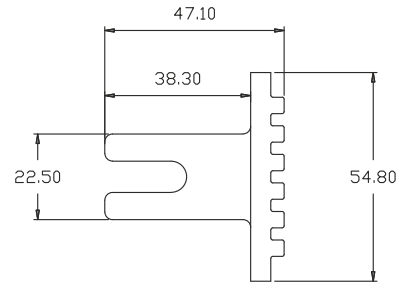

HANDLE MULTI POINT LOCKING

QV052 40MM FORK KIT FOR ULTRA CREMONE HANDLE