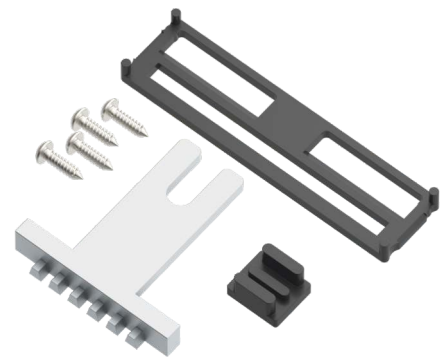

QV053 50MM FORK KIT FOR ULTRA CREMONE HANDLE

FINISH : MILL

MATERIAL : CASTING