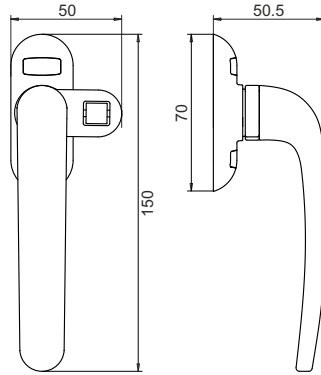

# HANDLE SINGLE POINT LOCKING

**QV011**  
200MM QVISTA ECO SINGLE POINT  
LOCKING HANDLE LEFT

MATERIAL : ALUMINIUM

**QV012**  
200MM QVISTA ECO SINGLEPOINT  
LOCKING HANDLE RIGHT

MATERIAL : ALUMINIUM

**QV002**  
QVISTA MAX AUTO SINGL EPOINT  
CONCEALED LOCK 195MM

MATERIAL : ALUMINIUM

**QV003**  
QVISTA ULTRA AUTO SINGLE POINT  
CONCEALED LOCK 195MM

MATERIAL : ALUMINIUM

**QV004**  
QVISTA ULTRA MAX AUTO SINGLE POINT  
CONCEALED LOCK 203MM

MATERIAL : ALUMINIUM

**QV007**  
QVISTA METRO MAX HANDLE MULTIPOINT LOCKING  
SYSTEM UP & DOWN MECHANISM 198 MM

MATERIAL : ALUMINIUM

# HANDLE MULTI POINT LOCKING

**QV008**  
QVISTA METRO MAX PRO HANDLE MULTIPOINT  
LOCKING SYSTEM UP & DOWN MECHANISM 239 MM

MATERIAL : ALUMINIUM

**QV009**  
QVISTA SANTINO HANDLE MULTIPOINT LOCKING  
UP & DOWN BUTTON 217 MM