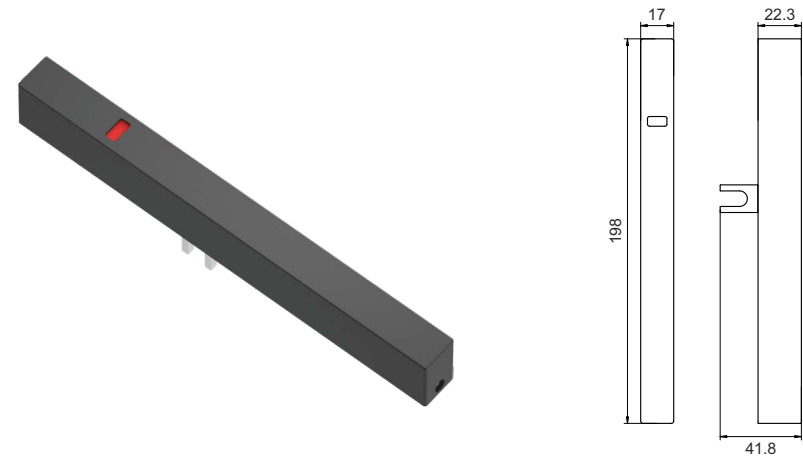

# HANDLE SINGLE POINT LOCKING

**QV011**  
200MM QVISTA ECO SINGLE POINT  
LOCKING HANDLE LEFT

MATERIAL : ALUMINIUM

**QV012**  
200MM QVISTA ECO SINGLEPOINT  
LOCKING HANDLE RIGHT

MATERIAL : ALUMINIUM

**QV002**  
QVISTA MAX AUTO SINGL EPOINT  
CONCEALED LOCK 195MM

MATERIAL : ALUMINIUM

**QV003**  
QVISTA ULTRA AUTO SINGLE POINT  
CONCEALED LOCK 195MM

MATERIAL : ALUMINIUM

**QV004**  
QVISTA ULTRA MAX AUTO SINGLE POINT  
CONCEALED LOCK 203MM

MATERIAL : ALUMINIUM

# HANDLE MULTI POINT LOCKING

**QV001**  
QVISTA METRO HANDLE 7 INCH  
MULTIPOINT LOCKING

MATERIAL : ALUMINIUM

**QV005**  
QVISTA KREON HANDLE

MATERIAL : ALUMINIUM

**QV006**  
QVISTA ULTRA CREMONE HANDLE

MATERIAL : ALUMINIUM

**QV007**  
QVISTA METRO MAX HANDLE MULTIPOINT LOCKING  
SYSTEM UP & DOWN MECHANISM 198 MM

MATERIAL : ALUMINIUM